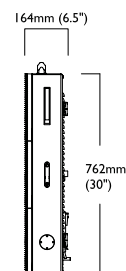

brightness	5000 nits	data refresh rate (typical)	100,000 Hz
viewing angle horizontal	140° (50% brightness)	video frame rate	50/60 Hz
viewing angle vertical	45° (50% brightness)	display input	RGB HV, YUV, YC, SDI Composite (HD-SDI optional)
contrast ratio (typical)	2,000:1	lifetime (50% brightness)	≥75,000 hours
visual resolution	7mm	diagonal	1,269mm (50")
visual density	15876 dots per m²	operating temperature	-20 to 50°C
pixel configuration	RGB 1, 2, 1	max. power consumption	634 watts
colours	4.4 trillion		
processing depth	14 bit		

Standard 4:3 aspect ratio (16:9 aspect also possible)						Panel	Max power consumption		
R7-ER Panel	Panel total	Size (m²)	Size (ft²)	Dimensions w x h (m) w x h (ft)		Total weight kg (lb)	Europe (240 volts)	US (110 volts)	
							Total (watts)	I Phase (amps)	I Phase (amps)
1	1	0.77	8.33	1.02 x 0.76	3.3 x 2.5	48 (105.6)	634	2.6	5.8
4 x 4	16	12.4	133.33	4.06 x 3.05	13.3 x 10.0	768 (1689.6)	10144	42.3	92.2
5 x 5	25	19.4	208.33	5.08 x 3.81	16.7 x 12.5	1200 (2640)	15850	66.0	144.1
6 x 6	36	27.9	300.00	6.10 x 4.57	20.0 x 15.0	1728 (3801.6)	22824	95.1	207.5
7 x 7	49	37.9	408.33	7.11 x 5.33	23.3 x 17.5	2352 (5174.4)	31066	129.4	282.4
8 x 8	64	49.6	533.33	8.13 x 6.10	26.7 x 20.0	3072 (6758.4)	40576	169.1	368.9
9 x 9	81	62.7	675.00	9.14 x 6.86	30.0 x 22.5	3888 (8553.6)	51354	214.0	466.9
10 x 10	100	77.4	833.33	10.16 x 7.62	33.3 x 25.0	4800 (10560)	63400	264.2	576.4

Flightcase available upon request.
Alternative processing systems are available for larger screen sizes.
Lighthouse reserves the right to change any specifications without notice.