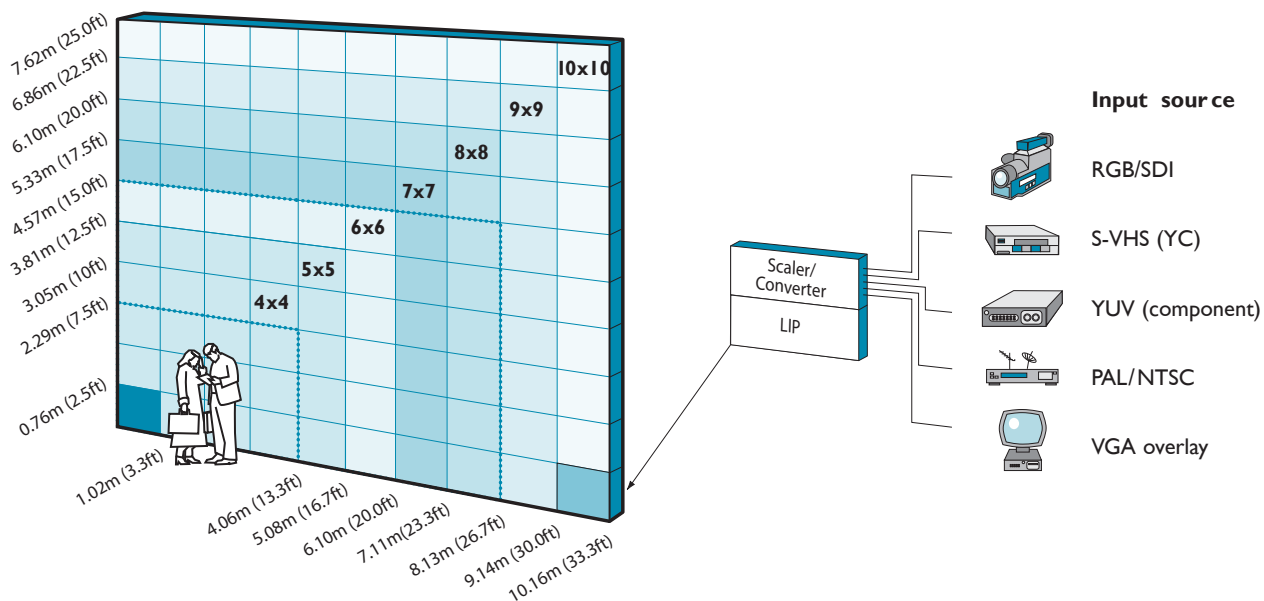

R7-ER

outdoor LED panels

7mm Rental Outdoor Enhanced Resolution model

exhibitions

conferences

concerts

sports

With a 7mm visual pitch, Lighthouse's latest R7-ER LED screen offers a higher effective image resolution from the same size panel as its 16mm counterpart. Featuring 5000 nits brightness, Lighthouse's award winning M4 colour uniformity system and weatherproof design, R7-ER is particularly suitable for outdoor applications.

R7 -ER outdoor LED panel

configurations

quick reference guide

R7-ER

brightness	5000 nits	data refresh rate (typical)	100,000 Hz
viewing angle horizontal	140° (50% brightness)	video frame rate	50/60 Hz
viewing angle vertical	45° (50% brightness)	display input	RGB HV, YUV, YC, SDI Composite (HD-SDI optional)
contrast ratio (typical)	2,000:1	lifetime (50% brightness)	≥75,000 hours
visual resolution	7mm	diagonal	1,269mm (50")
visual density	15876 dots per m ²	operating temperature	-20 to 50°C
pixel configuration	RGB 1, 2, 1	max. power consumption	634 watts
colours	4.4 trillion		
processing depth	14 bit		

Standard 4:3 aspect ratio (16:9 aspect also possible)						Panel	Max power consumption		
R7-ER Panel	Panel total	Size (m ²)	Size (ft ²)	Dimensions w x h (m) w x h (ft)		Total weight kg (lb)	Europe (240 volts)	US (110 volts)	
							Total (watts)	I Phase (amps)	I Phase (amps)
1	1	0.77	8.33	1.02 x 0.76	3.3 x 2.5	48 (105.6)	634	2.6	5.8
4 x 4	16	12.4	133.33	4.06 x 3.05	13.3 x 10.0	768 (1689.6)	10144	42.3	92.2
5 x 5	25	19.4	208.33	5.08 x 3.81	16.7 x 12.5	1200 (2640)	15850	66.0	144.1
6 x 6	36	27.9	300.00	6.10 x 4.57	20.0 x 15.0	1728 (3801.6)	22824	95.1	207.5
7 x 7	49	37.9	408.33	7.11 x 5.33	23.3 x 17.5	2352 (5174.4)	31066	129.4	282.4
8 x 8	64	49.6	533.33	8.13 x 6.10	26.7 x 20.0	3072 (6758.4)	40576	169.1	368.9
9 x 9	81	62.7	675.00	9.14 x 6.86	30.0 x 22.5	3888 (8553.6)	51354	214.0	466.9
10 x 10	100	77.4	833.33	10.16 x 7.62	33.3 x 25.0	4800 (10560)	63400	264.2	576.4