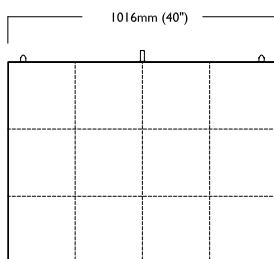

R7 -ER outdoor LED panel

configurations

quick reference guide

R7-ER

brightness	5000 nits	data refresh rate (typical)	100,000 Hz
viewing angle horizontal	140° (50% brightness)	video frame rate	50/60 Hz
viewing angle vertical	45° (50% brightness)	display input	RGB HV, YUV, YC, SDI Composite (HD-SDI optional)
contrast ratio (typical)	2,000:1	lifetime (50% brightness)	≥75,000 hours
visual resolution	7mm	diagonal	1,269mm (50")
visual density	15876 dots per m ²	operating temperature	-20 to 50°C
pixel configuration	RGB 1, 2, 1	max. power consumption	634 watts
colours	4.4 trillion		
processing depth	14 bit		

Standard 4:3 aspect ratio (16:9 aspect also possible)						Panel	Max power consumption		
R7-ER Panel	Panel total	Size (m ²)	Size (ft ²)	Dimensions w x h (m) w x h (ft)		Total weight kg (lb)	Europe (240 volts)	US (110 volts)	
							Total (watts)	I Phase (amps)	I Phase (amps)
1	1	0.77	8.33	1.02 x 0.76	3.3 x 2.5	48 (105.6)	634	2.6	5.8
4 x 4	16	12.4	133.33	4.06 x 3.05	13.3 x 10.0	768 (1689.6)	10144	42.3	92.2
5 x 5	25	19.4	208.33	5.08 x 3.81	16.7 x 12.5	1200 (2640)	15850	66.0	144.1
6 x 6	36	27.9	300.00	6.10 x 4.57	20.0 x 15.0	1728 (3801.6)	22824	95.1	207.5
7 x 7	49	37.9	408.33	7.11 x 5.33	23.3 x 17.5	2352 (5174.4)	31066	129.4	282.4
8 x 8	64	49.6	533.33	8.13 x 6.10	26.7 x 20.0	3072 (6758.4)	40576	169.1	368.9
9 x 9	81	62.7	675.00	9.14 x 6.86	30.0 x 22.5	3888 (8553.6)	51354	214.0	466.9
10 x 10	100	77.4	833.33	10.16 x 7.62	33.3 x 25.0	4800 (10560)	63400	264.2	576.4