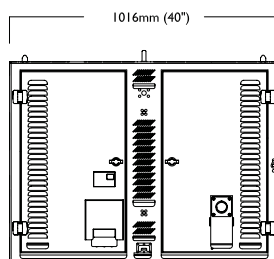

brightness	5000 nits	data refresh rate (typical)	100,000 Hz
viewing angle horizontal	140° (50% brightness)	video frame rate	50/60 Hz
viewing angle vertical	45° (50% brightness)	display input	RGB HV, YUV, YC, SDI Composite (HD-SDI optional)
contrast ratio (typical)	2,000:1	lifetime (50% brightness)	≥75,000 hours
visual resolution	7mm	diagonal	1,269mm (50")
visual density	15876 dots per m²	operating temperature	-20 to 50°C
pixel configuration	RGB 1, 2, 1	max. power consumption	634 watts
colours	4.4 trillion		
processing depth	14 bit		

Standard 4:3 aspect ratio (16:9 aspect also possible)						Panel	Max power consumption		
R7-ER Panel	Panel total	Size (m²)	Size (ft²)	Dimensions w x h (m) w x h (ft)		Total weight kg (lb)	Europe (240 volts)	US (110 volts)	
							Total (watts)	I Phase (amps)	I Phase (amps)
1	1	0.77	8.33	1.02 x 0.76	3.3 x 2.5	48 (105.6)	634	2.6	5.8
4 x 4	16	12.4	133.33	4.06 x 3.05	13.3 x 10.0	768 (1689.6)	10144	42.3	92.2
5 x 5	25	19.4	208.33	5.08 x 3.81	16.7 x 12.5	1200 (2640)	15850	66.0	144.1
6 x 6	36	27.9	300.00	6.10 x 4.57	20.0 x 15.0	1728 (3801.6)	22824	95.1	207.5
7 x 7	49	37.9	408.33	7.11 x 5.33	23.3 x 17.5	2352 (5174.4)	31066	129.4	282.4
8 x 8	64	49.6	533.33	8.13 x 6.10	26.7 x 20.0	3072 (6758.4)	40576	169.1	368.9
9 x 9	81	62.7	675.00	9.14 x 6.86	30.0 x 22.5	3888 (8553.6)	51354	214.0	466.9
10 x 10	100	77.4	833.33	10.16 x 7.62	33.3 x 25.0	4800 (10560)	63400	264.2	576.4

Flightcase available upon request.
Alternative processing systems are available for larger screen sizes.
Lighthouse reserves the right to change any specifications without notice.