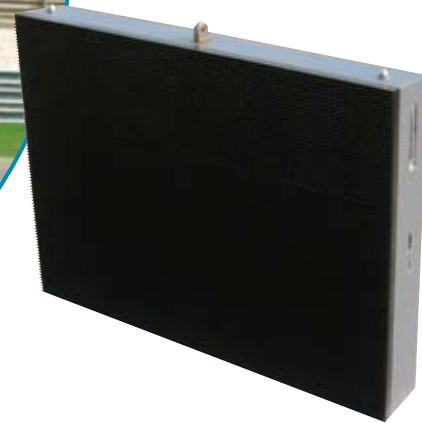

R7-ER

outdoor LED panels

7mm Rental Outdoor Enhanced Resolution model

exhibitions

conferences

concerts

sports

With a 7mm visual pitch, Lighthouse's latest R7-ER LED screen offers a higher effective image resolution from the same size panel as its 16mm counterpart. Featuring 5000 nits brightness, Lighthouse's award winning M4 colour uniformity system and weatherproof design, R7-ER is particularly suitable for outdoor applications.

R7-ER's slim casing and modular design makes it by far the most easy to set up product to use for rental applications. The best and most economical choice for a multitude of events, including car shows, exhibitions and corporate promotions, its combination of image quality and installation simplicity is unsurpassed in the LED screen market.

Standard 4:3 aspect ratio (16:9 aspect also possible)						Panel	Max power consumption		
R7-ER Panel	Panel total	Size (m ²)	Size (ft ²)	Dimensions w x h (m) w x h (ft)		Total weight kg (lb)	Europe (240 volts)	US (110 volts)	
							Total (watts)	I Phase (amps)	I Phase (amps)
1	1	0.77	8.33	1.02 x 0.76	3.3 x 2.5	48 (105.6)	634	2.6	5.8
4 x 4	16	12.4	133.33	4.06 x 3.05	13.3 x 10.0	768 (1689.6)	10144	42.3	92.2
5 x 5	25	19.4	208.33	5.08 x 3.81	16.7 x 12.5	1200 (2640)	15850	66.0	144.1
6 x 6	36	27.9	300.00	6.10 x 4.57	20.0 x 15.0	1728 (3801.6)	22824	95.1	207.5
7 x 7	49	37.9	408.33	7.11 x 5.33	23.3 x 17.5	2352 (5174.4)	31066	129.4	282.4
8 x 8	64	49.6	533.33	8.13 x 6.10	26.7 x 20.0	3072 (6758.4)	40576	169.1	368.9
9 x 9	81	62.7	675.00	9.14 x 6.86	30.0 x 22.5	3888 (8553.6)	51354	214.0	466.9
10 x 10	100	77.4	833.33	10.16 x 7.62	33.3 x 25.0	4800 (10560)	63400	264.2	576.4